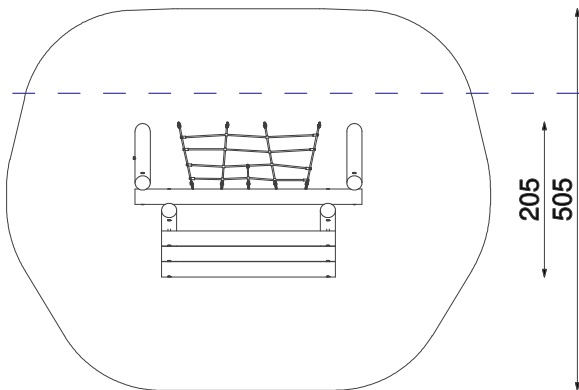

Information about the product

Dimensions	ca. 300 x 205 cm
Safety zone	ca. 640 x 505 cm
Safety zone area	ca. 20,5 m ²
Overall height	ca. 191 cm
Free fall height	ca. 180 cm
Amount of users	3
Product complies with EN 1176-1:2017-12	Yes
Availability of spare parts	Yes
Age range	3-12

According to EN 1176-1:2017-12 norm, the product requires applying a safety surface according to the product's free fall height.

Functions

Socializing

Climbing

SCALE 1:100

Materials

Natural robinia wood

Polypropylene ropes pp - multisplit type with a steel core and a diameter of 16 mm