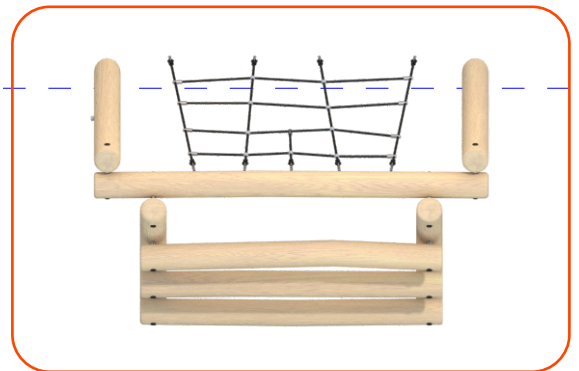

Information about the product

Dimensions	ca. 300 x 205 cm
Safety zone	ca. 640 x 505 cm
Safety zone area	ca. 20,5 m ²
Overall height	ca. 191 cm
Free fall height	ca. 180 cm
Amount of users	3
Product complies with EN 1176-1:2017-12	Yes
Availability of spare parts	Yes
Age range	3-12

According to EN 1176-1:2017-12 norm, the product requires applying a safety surface according to the product's free fall height.

Functions

Socializing

Climbing

SCALE 1:100

Materials

Natural robinia wood

Polypropylene ropes pp - multisplit type with a steel core and a diameter of 16 mm

Solid and esthetic rope connectors made of injection molded polyamide.