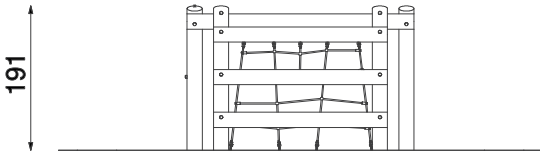

Information about the product

Dimensions	ca. 300 x 205 cm
Safety zone	ca. 640 x 505 cm
Safety zone area	ca. 20,5 m ²
Overall height	ca. 191 cm
Free fall height	ca. 180 cm
Amount of users	3
Product complies with EN 1176-1:2017-12	Yes
Availability of spare parts	Yes
Age range	3-12

According to EN 1176-1:2017-12 norm, the product requires applying a safety surface according to the product's free fall height.

Functions

Socializing

Climbing

SCALE 1:100

Materials

Natural robinia wood

Polypropylene ropes pp - multisplit type with a steel core and a diameter of 16 mm